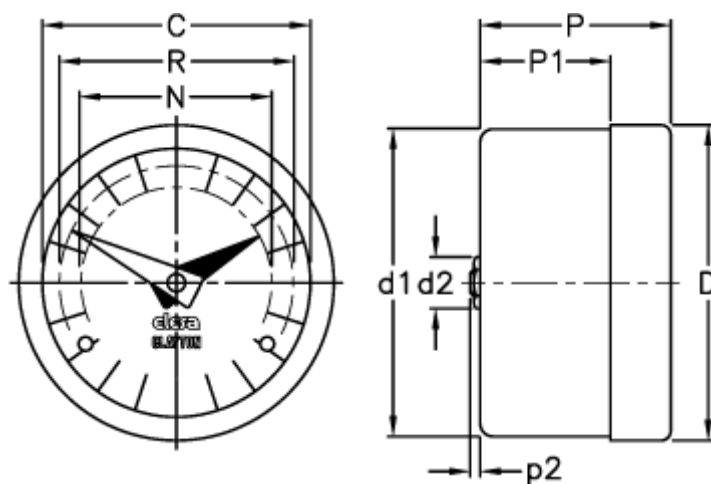

Article number: 2307021952  
Description: E+G Gravity indicator  
GA05-0072-S

## Measures

C = 102	R = 89
D = 112.7	
D1 = 111.0	
d2 = 8	
N = 76	
P = 32	
P1 = 18.8	
p2 = 1.0	